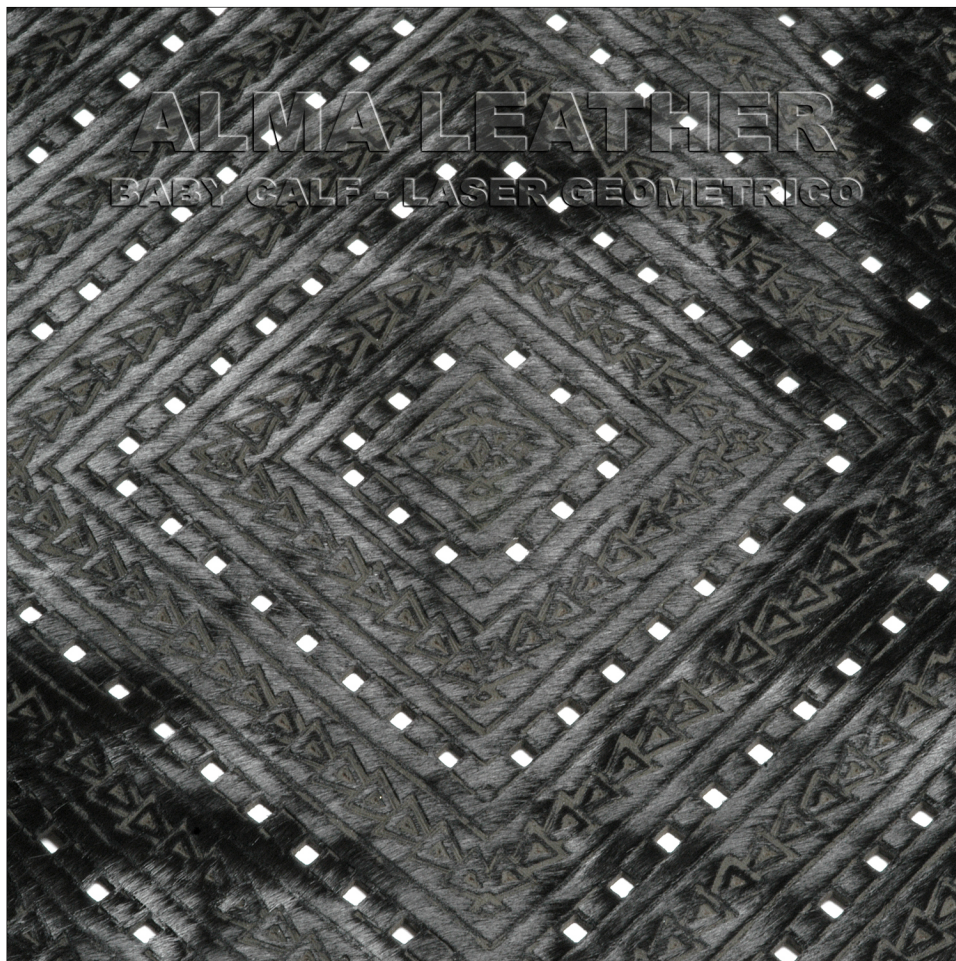

Head Office 12-14 Greatorex Street London E1 5NF Tel +44 20 7377 0762 Fax +44 20 7375 2471

Showroom 8 Vigo Street London W1S 3HJ Tel +44 20 7439 0925 Fax +44 20 7851 2968

www.almahome.co.uk

ALMA

Baby Calf - Laser GEOMETRICO

Usage: Soft Furnishings & Wall Coverings
Average Skin Size: 6-8 sq. ft.
Comments: Hair-on calf with lasered design
Minimum Order: 1 skin to order