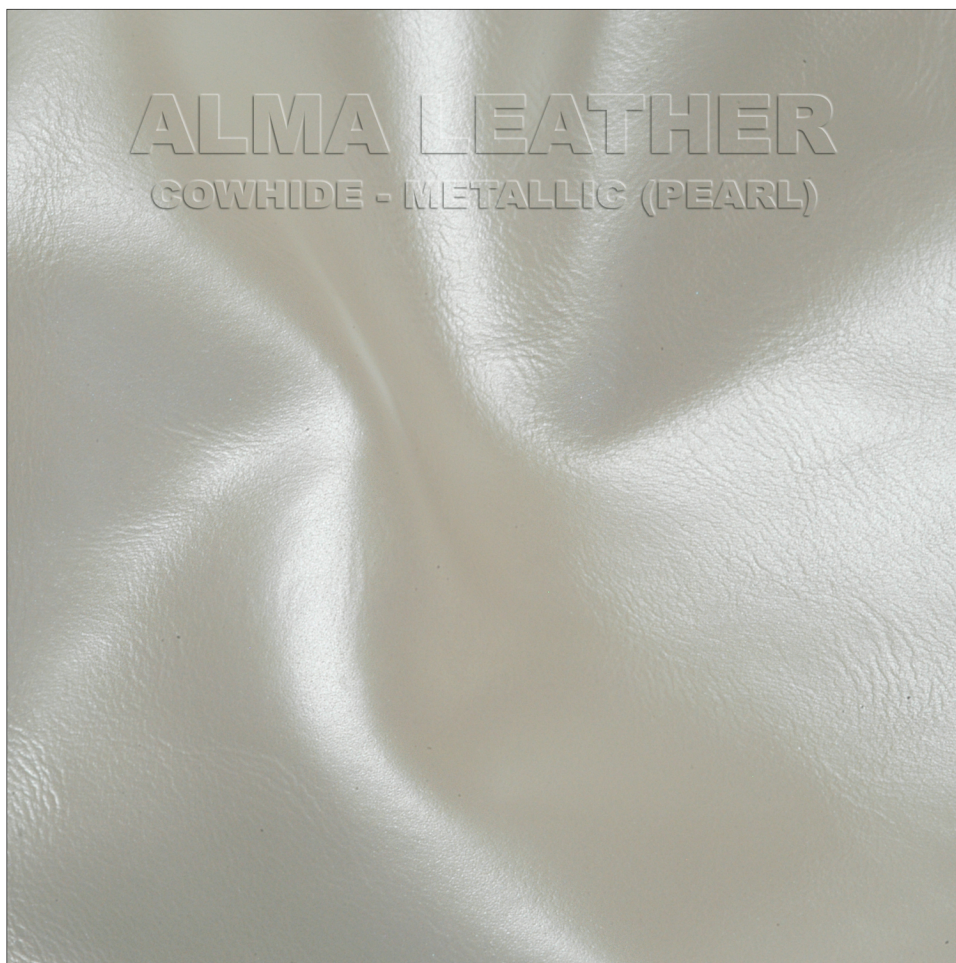

## Cowhide - METALLIC PEARL

**Usage:** Soft Furnishings & Wall Coverings  
**Average Skin Size:** 20-25 sq. ft.  
**Comments:** Sides, smooth grain, metallic pearl finish  
**Minimum Order:** 500 sq. ft. to order